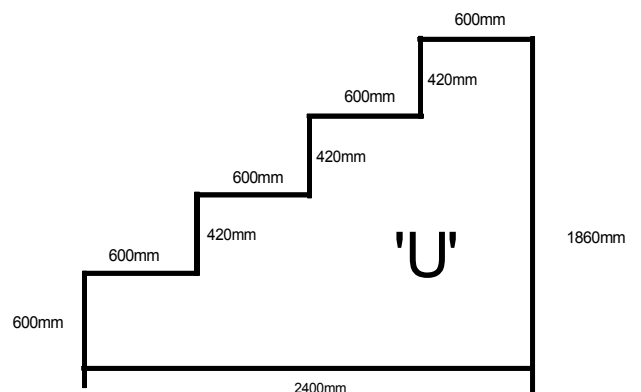

BBC Gardeners' World Live

Profiles and Dimensions

Profile sections come in 1.5m sections (minimum order 3m)