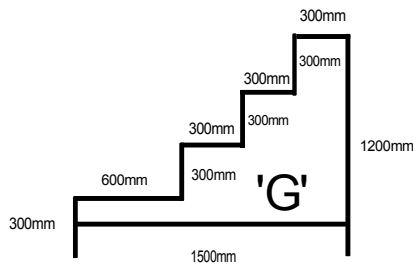

BBC Gardeners' World Live

Profiles and Dimensions

Profile sections come in 1.5m sections (minimum order 3m)