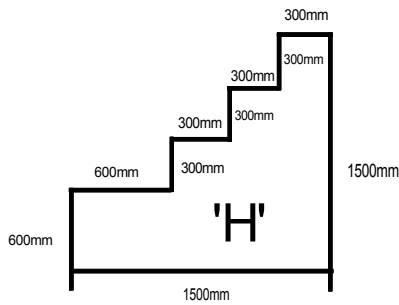

BBC Gardeners' World Live

Profiles and Dimensions

Profile sections come in 1.5m sections (minimum order 3m)