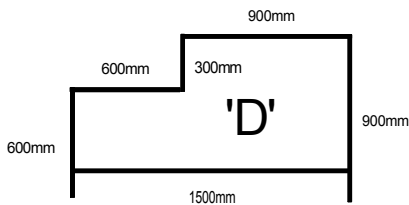

BBC Gardeners' World Live

Profiles and Dimensions

Profile sections come in 1.5m sections (minimum order 3m)