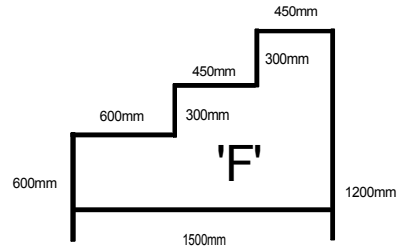

BBC Gardeners' World Live

Profiles and Dimensions

Profile sections come in 1.5m sections (minimum order 3m)